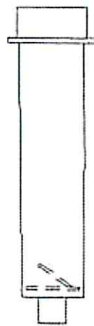

1 Stainless steel outlet pipe

2 Plastic push button

3 Plastic plunger

4 Plastic nut

5 Plastic piston

6 Stainless steel spring

7 Plastic piston house

8 Plastic non-return valve

9 Plastic diptube

CON-SP-W [®]

(Colona article 1000015 +
1000016 + 1000030 + 1000031)

Material Specification

Item	Specification	Material
1	Stainless steel outlet pipe	SS, MN 1.4310
2	Plastic push button	PP
3	Plastic plunger	PP
4	Plastic nut	PP
5	Plastic piston	PP
6	Stainless steel spring	SS, MN 1.4310
7	Plastic piston house	PE
8	Plastic non-return valve	PE
9	Plastic diptube	PE