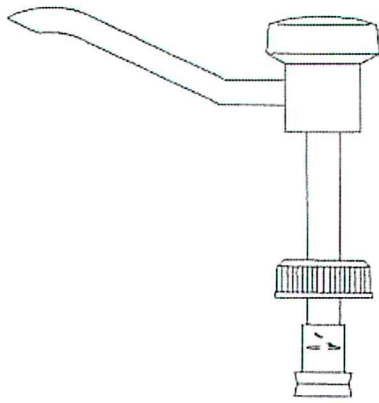

1 Stainless steel outlet pipe

2 Plastic push button

3 Plastic plunger

4 Plastic nut

5 Plastic piston

6 Stainless steel spring

7 Plastic piston house

8 Plastic non-return valve

9 Plastic diptube

CON-SP-W [®]

(Colona article 1000015 +
1000016 + 1000030 + 1000031)

Material Specification

Item	Specification	Material
1	Stainless steel outlet pipe	SS, MN 1.4310
2	Plastic push button	PP
3	Plastic plunger	PP
4	Plastic nut	PP
5	Plastic piston	PP
6	Stainless steel spring	SS, MN 1.4310
7	Plastic piston house	PE
8	Plastic non-return valve	PE
9	Plastic diptube	PE